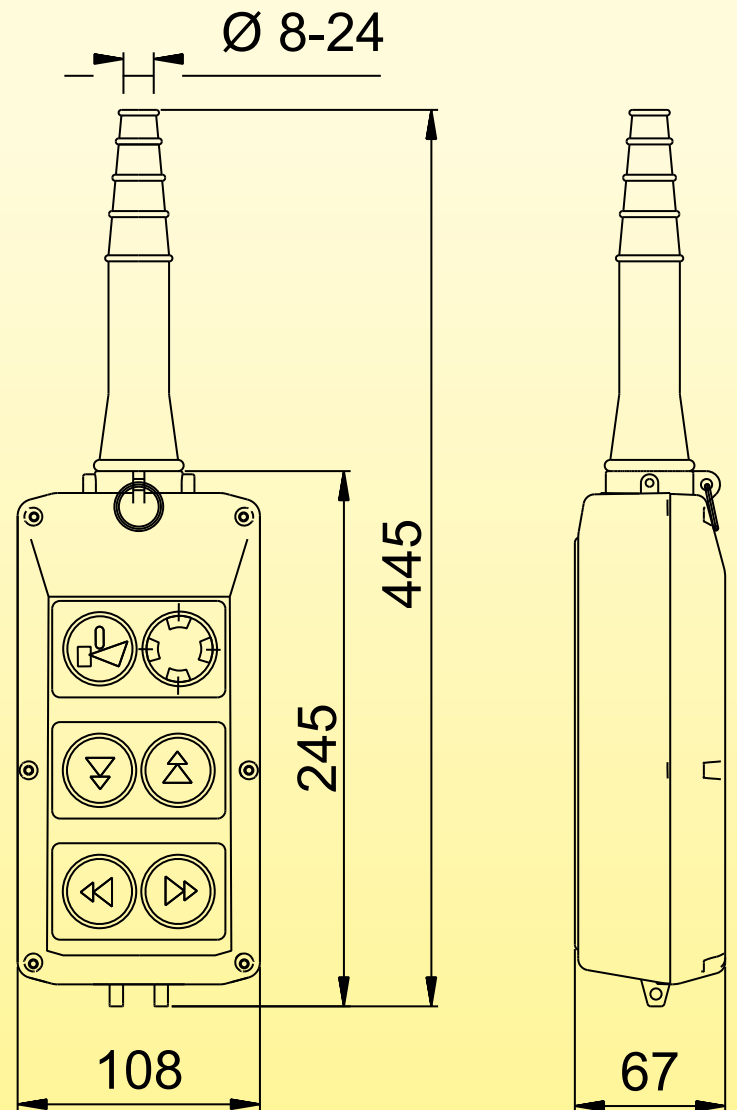

PendantStation(SH / 6 D)

SH / 6 D Push Buttons :

4 + 2 - Two Speed

Description :

4 Push Button with (1 NO + 1 NO)

Progressive Contacts

+ 1 Emergency Stop with 1 NC Contact

+ 1 Start /Alarm with 2 NO Contacts

Single Speed

UP

DOWN

Multi Speed

SH / 6D

UP DOWN FORWARD REVERSE

SH / 6D1

UP DOWN FORWARD REVERSE

Weight : 720 gm.