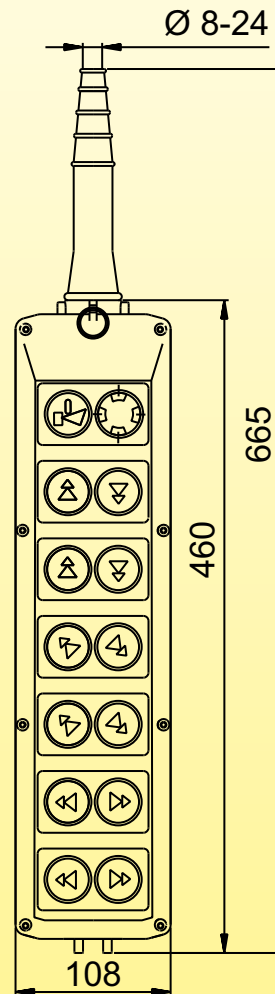

SH / 14D		SH / 14D1		SH / 14D2		SH / 14D3	
START ALARM	STOP	START ALARM	STOP	START ALARM	STOP	START ALARM	STOP
UP	DOWN	UP	DOWN	UP	DOWN	UP	DOWN
UP	DOWN	UP	DOWN	UP	DOWN	UP	DOWN
FORWARD	REVERSE	FORWARD	REVERSE	FORWARD	REVERSE	FORWARD	REVERSE
FORWARD	REVERSE	FORWARD	REVERSE	FORWARD	REVERSE	FORWARD	REVERSE
LEFT	RIGHT	LEFT	RIGHT	LEFT	RIGHT	LEFT	RIGHT
LEFT	RIGHT	LEFT	RIGHT	LEFT	RIGHT	LEFT	RIGHT

Single Speed   Multi Speed