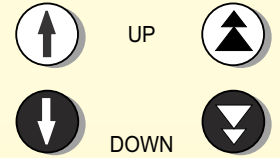

SH / 14D		SH / 14D1		SH / 14D2		SH / 14D3	
START ALARM	STOP	START ALARM	STOP	START ALARM	STOP	START ALARM	STOP
UP	DOWN	UP	DOWN	UP	DOWN	UP	DOWN
UP	DOWN	UP	DOWN	UP	DOWN	UP	DOWN
FORWARD	REVERSE	FORWARD	REVERSE	FORWARD	REVERSE	FORWARD	REVERSE
FORWARD	REVERSE	FORWARD	REVERSE	FORWARD	REVERSE	FORWARD	REVERSE
LEFT	RIGHT	LEFT	RIGHT	LEFT	RIGHT	LEFT	RIGHT
LEFT	RIGHT	LEFT	RIGHT	LEFT	RIGHT	LEFT	RIGHT

Single Speed   Multi Speed