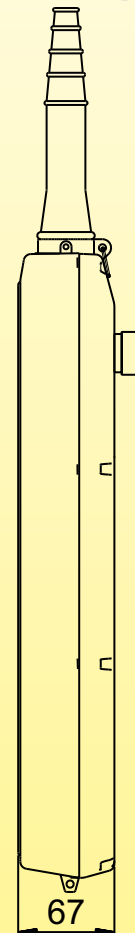

SH / 14D		SH / 14D1		SH / 14D2		SH / 14D3	
START ALARM	STOP	START ALARM	STOP	START ALARM	STOP	START ALARM	STOP
UP	DOWN	UP	DOWN	UP	DOWN	UP	DOWN
UP	DOWN	UP	DOWN	UP	DOWN	UP	DOWN
FORWARD	REVERSE	FORWARD	REVERSE	FORWARD	REVERSE	FORWARD	REVERSE
FORWARD	REVERSE	FORWARD	REVERSE	FORWARD	REVERSE	FORWARD	REVERSE
LEFT	RIGHT	LEFT	RIGHT	LEFT	RIGHT	LEFT	RIGHT
LEFT	RIGHT	LEFT	RIGHT	LEFT	RIGHT	LEFT	RIGHT

Single Speed   Multi Speed