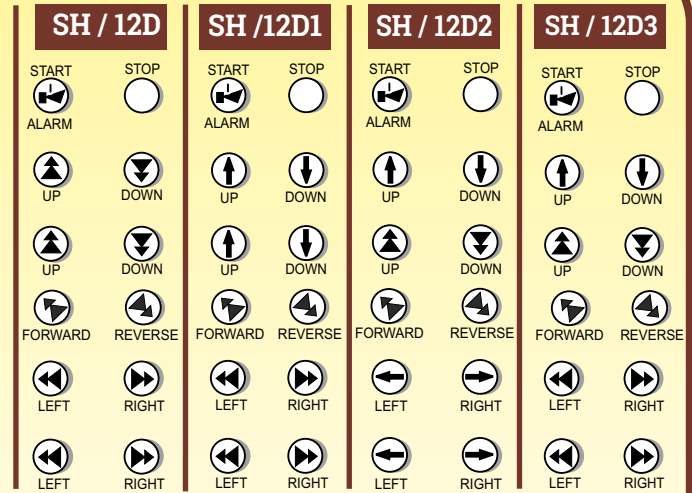

PendantStation(SH / 12 D)

SH / 12 D Push Buttons:

10 + 2 - Two Speed

Description:

10 Push Button with (1 NO + 1 NO)

Progressive Contacts

+ 1 Emergency Stop with 1 NC Contact

+ 1 Start /Alarm with 2 NO Contacts