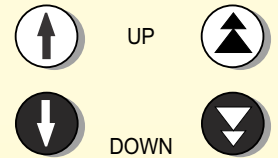

Single Speed   Multi Speed