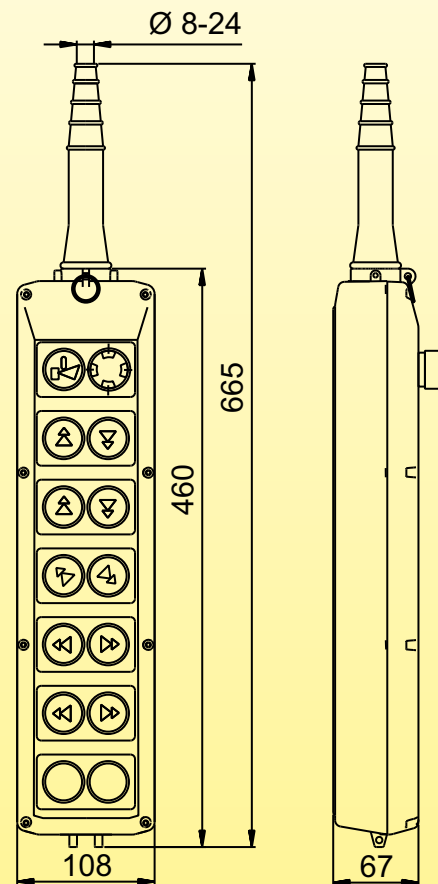

PendantStation(SH / 12 D)

SH / 12 D Push Buttons:

10 + 2 - Two Speed

Description:

10 Push Button with (1 NO + 1 NO)

Progressive Contacts

+ 1 Emergency Stop with 1 NC Contact

+ 1 Start /Alarm with 2 NO Contacts

Single Speed Multi Speed

Weight : 1390 gm.