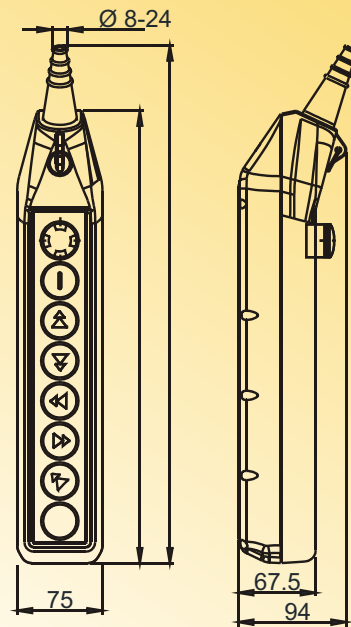

Safe Lift Pendant Station

SH / 7 D

SV / 7D Push Buttons : 6 + 1 - Two Speed

Description : 6 Push Button with 2 NO Contacts
+ 1 Emergency Stop with 1 NC Contact

Single Speed

SV / 7D SV / 7D1 SV / 7D2 SV / 7D3

STOP	STOP	STOP	STOP
UP	UP	UP	UP
DOWN	DOWN	DOWN	DOWN
FORWARD	FORWARD	FORWARD	RIGHT
REVERSE	REVERSE	REVERSE	LEFT
RIGHT	RIGHT	RIGHT	FORWARD
LEFT	LEFT	LEFT	REVERSE

Weight : 830 Gm.

6

Speed-O-Controls Pvt. Ltd.