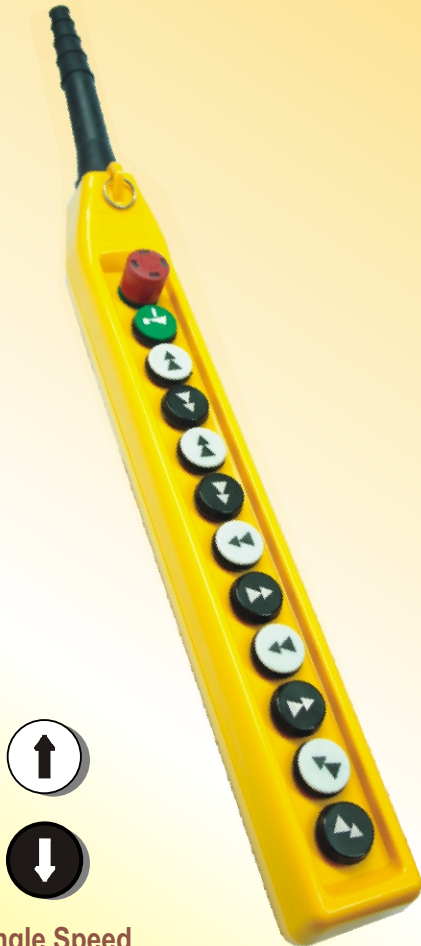

Safe Lift Pendant Station

SV / 12 D

SV / 12D Push Buttons : 10 + 2 - Two Speed

Description : 10 Push Button with 2 NO Contacts
+ 1 Emergency Stop with 1 NC Contact
+ 1 Start / Alarm with 2 NO Contacts

Single Speed

SV / 12D SV / 12D1 SV / 12D2

Weight : 1150 Gm.

12

Speed-O-Controls Pvt. Ltd.

Unit - I : Plot No. 4912, G. I. D. C., Phase IV, Vatva,
Ahmedabad - 382445 Tel.: (079) 40083201/2/3/4,
Fax : (079) 25841056, E-mail : sales.amd@socgroup.in