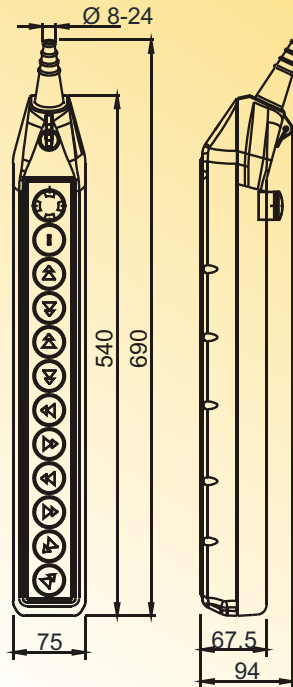

Safe Lift Pendant Station

SV / 12 D

SV / 12D Push Buttons : 10 + 2 - Two Speed

Description : 10 Push Button with 2 NO Contacts
+ 1 Emergency Stop with 1 NC Contact
+ 1 Start / Alarm with 2 NO Contacts

Single Speed

SV / 12D SV / 12D1 SV / 12D2

Weight : 1150 Gm.

12

Speed-O-Controls Pvt. Ltd.

Unit - I : Plot No. 4912, G. I. D. C., Phase IV, Vatva,
Ahmedabad - 382445 Tel.: (079) 40083201/2/3/4,
Fax : (079) 25841056, E-mail : sales.amd@socgroup.in